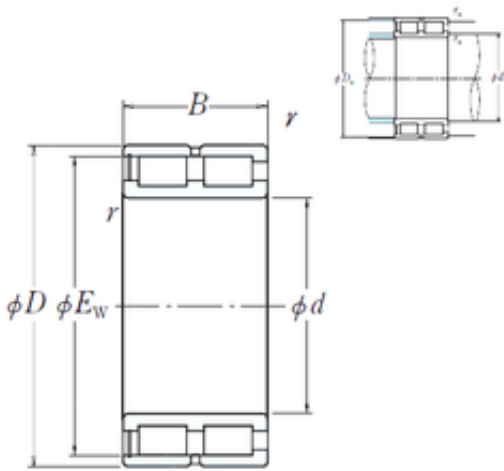

NNCF5040V NSK CYLINDRICAL ROLLER BEARING

Bearing No. NNCF5040V

NNCF5040V Bearing 2D drawings and 3D CAD models

| | |
|-------------------------------|-------------------|
| Size | 200x287.75x150 mm |
| Bore Diameter | 200 mm |
| Outer Diameter | 287,75 mm |
| Width | 150 mm |
| d | 200 mm |
| D | 310 mm |
| Ew | 287,75 mm |
| B | 150 mm |
| C | 150 mm |
| r min. | 2,1 mm |
| Da | 293 mm |
| ra max. | 2 mm |
| da | 216 mm |
| Weight | 39,7 Kg |
| Basic dynamic load rating (C) | 1560 kN |