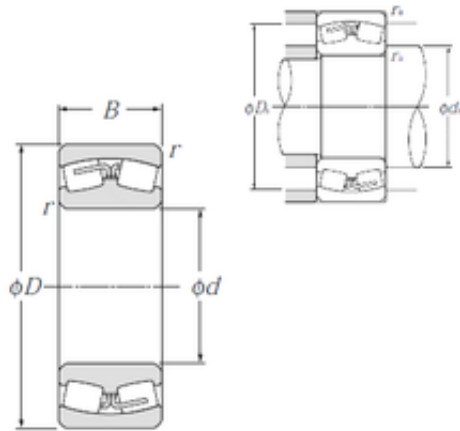

232/600B NTN Spherical Roller Bearings

Bearing No. 232/600B

Size	600x1090x388 mm
Bore Diameter	600 mm
Outer Diameter	1090 mm
Width	388 mm
d	600 mm
D	1 090 mm
B	388 mm
C	388 mm
r min.	9,5 mm
da min.	644 mm
Da max.	1 046 mm
ra max.	8 mm
Weight	1 540 Kg
Basic dynamic load rating (C)	12 200 kN
Basic static load rating (C0)	23 700 kN
(Grease) Lubrication Speed	250 r/min
(Oil) Lubrication Speed	320 r/min
Calculation factor (e)	0,36
Calculation factor (Y0)	1,82
Calculation factor (Y1)	1,86

232/600B Bearing 2D drawings and 3D CAD models